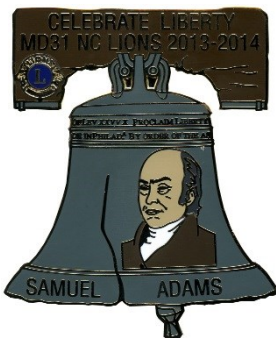

CELEBRATE LIBERTY

2002

2003

2004

2005

2006

2007

2008

2009

2010

2011
George Washington

2012
Thomas Jefferson

2013
James Madison

2014
Samuel Adams

2015
Benjamin Franklin

2016
William Blount

NO PIN
ISSUED THIS YEAR

2017

NORTH CAROLINA - MD 31

CELEBRATE LIBERTY

**2018
Richard Caswell**

**2019
Abner Nash**

**2020
Thomas Burke**

NORTH CAROLINA - MD 31

MISCELLANEOUS PINS

2004
State Convention Pin

2005
State Convention Pin

2007
State Convention Pin

2009
State Convention Pin

2010
State Convention Pin

NOTE: When the only ID on a pin is the MD designation, we have tried to show those in an effort to assist you in your collection efforts. This is clearly the case for the State Convention pins that merely shows "MD 31 and the date".